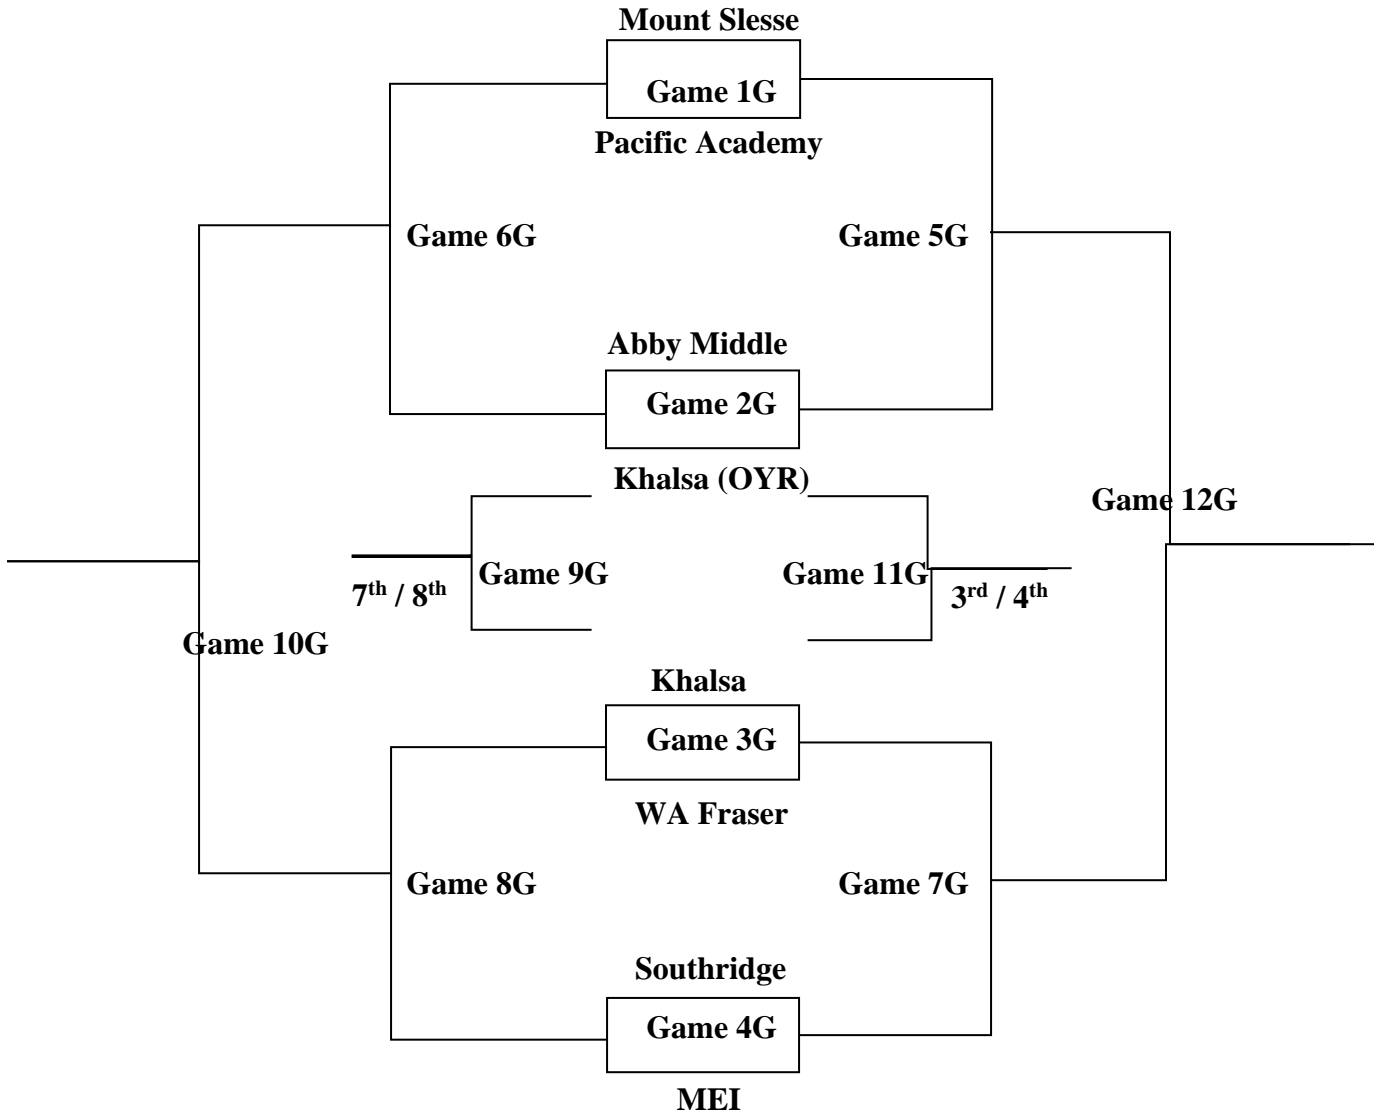

Graham Grizzlies and Mount Slesse Timberwolves
Grade 7 Girls Basketball Tournament
January 25th and 26th

Graham Grizzlies and Mount Slesse Timberwolves
Grade 7 Girls Basketball Tournament
January 25th and 26th

Graham Grizzlies and Mount Slesse Timberwolves
Grade 7 Girls Basketball Tournament
January 25th and 26th